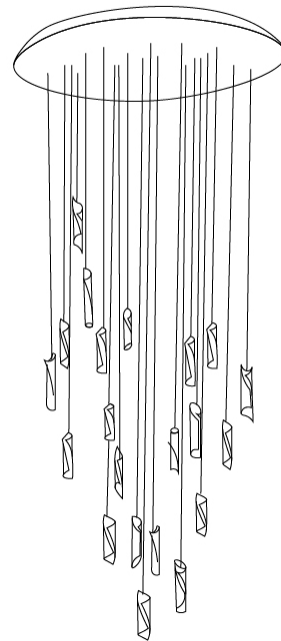

160mm 6 ⁵/₁₆"

Ø36mm 1 ⁷/₁₆"